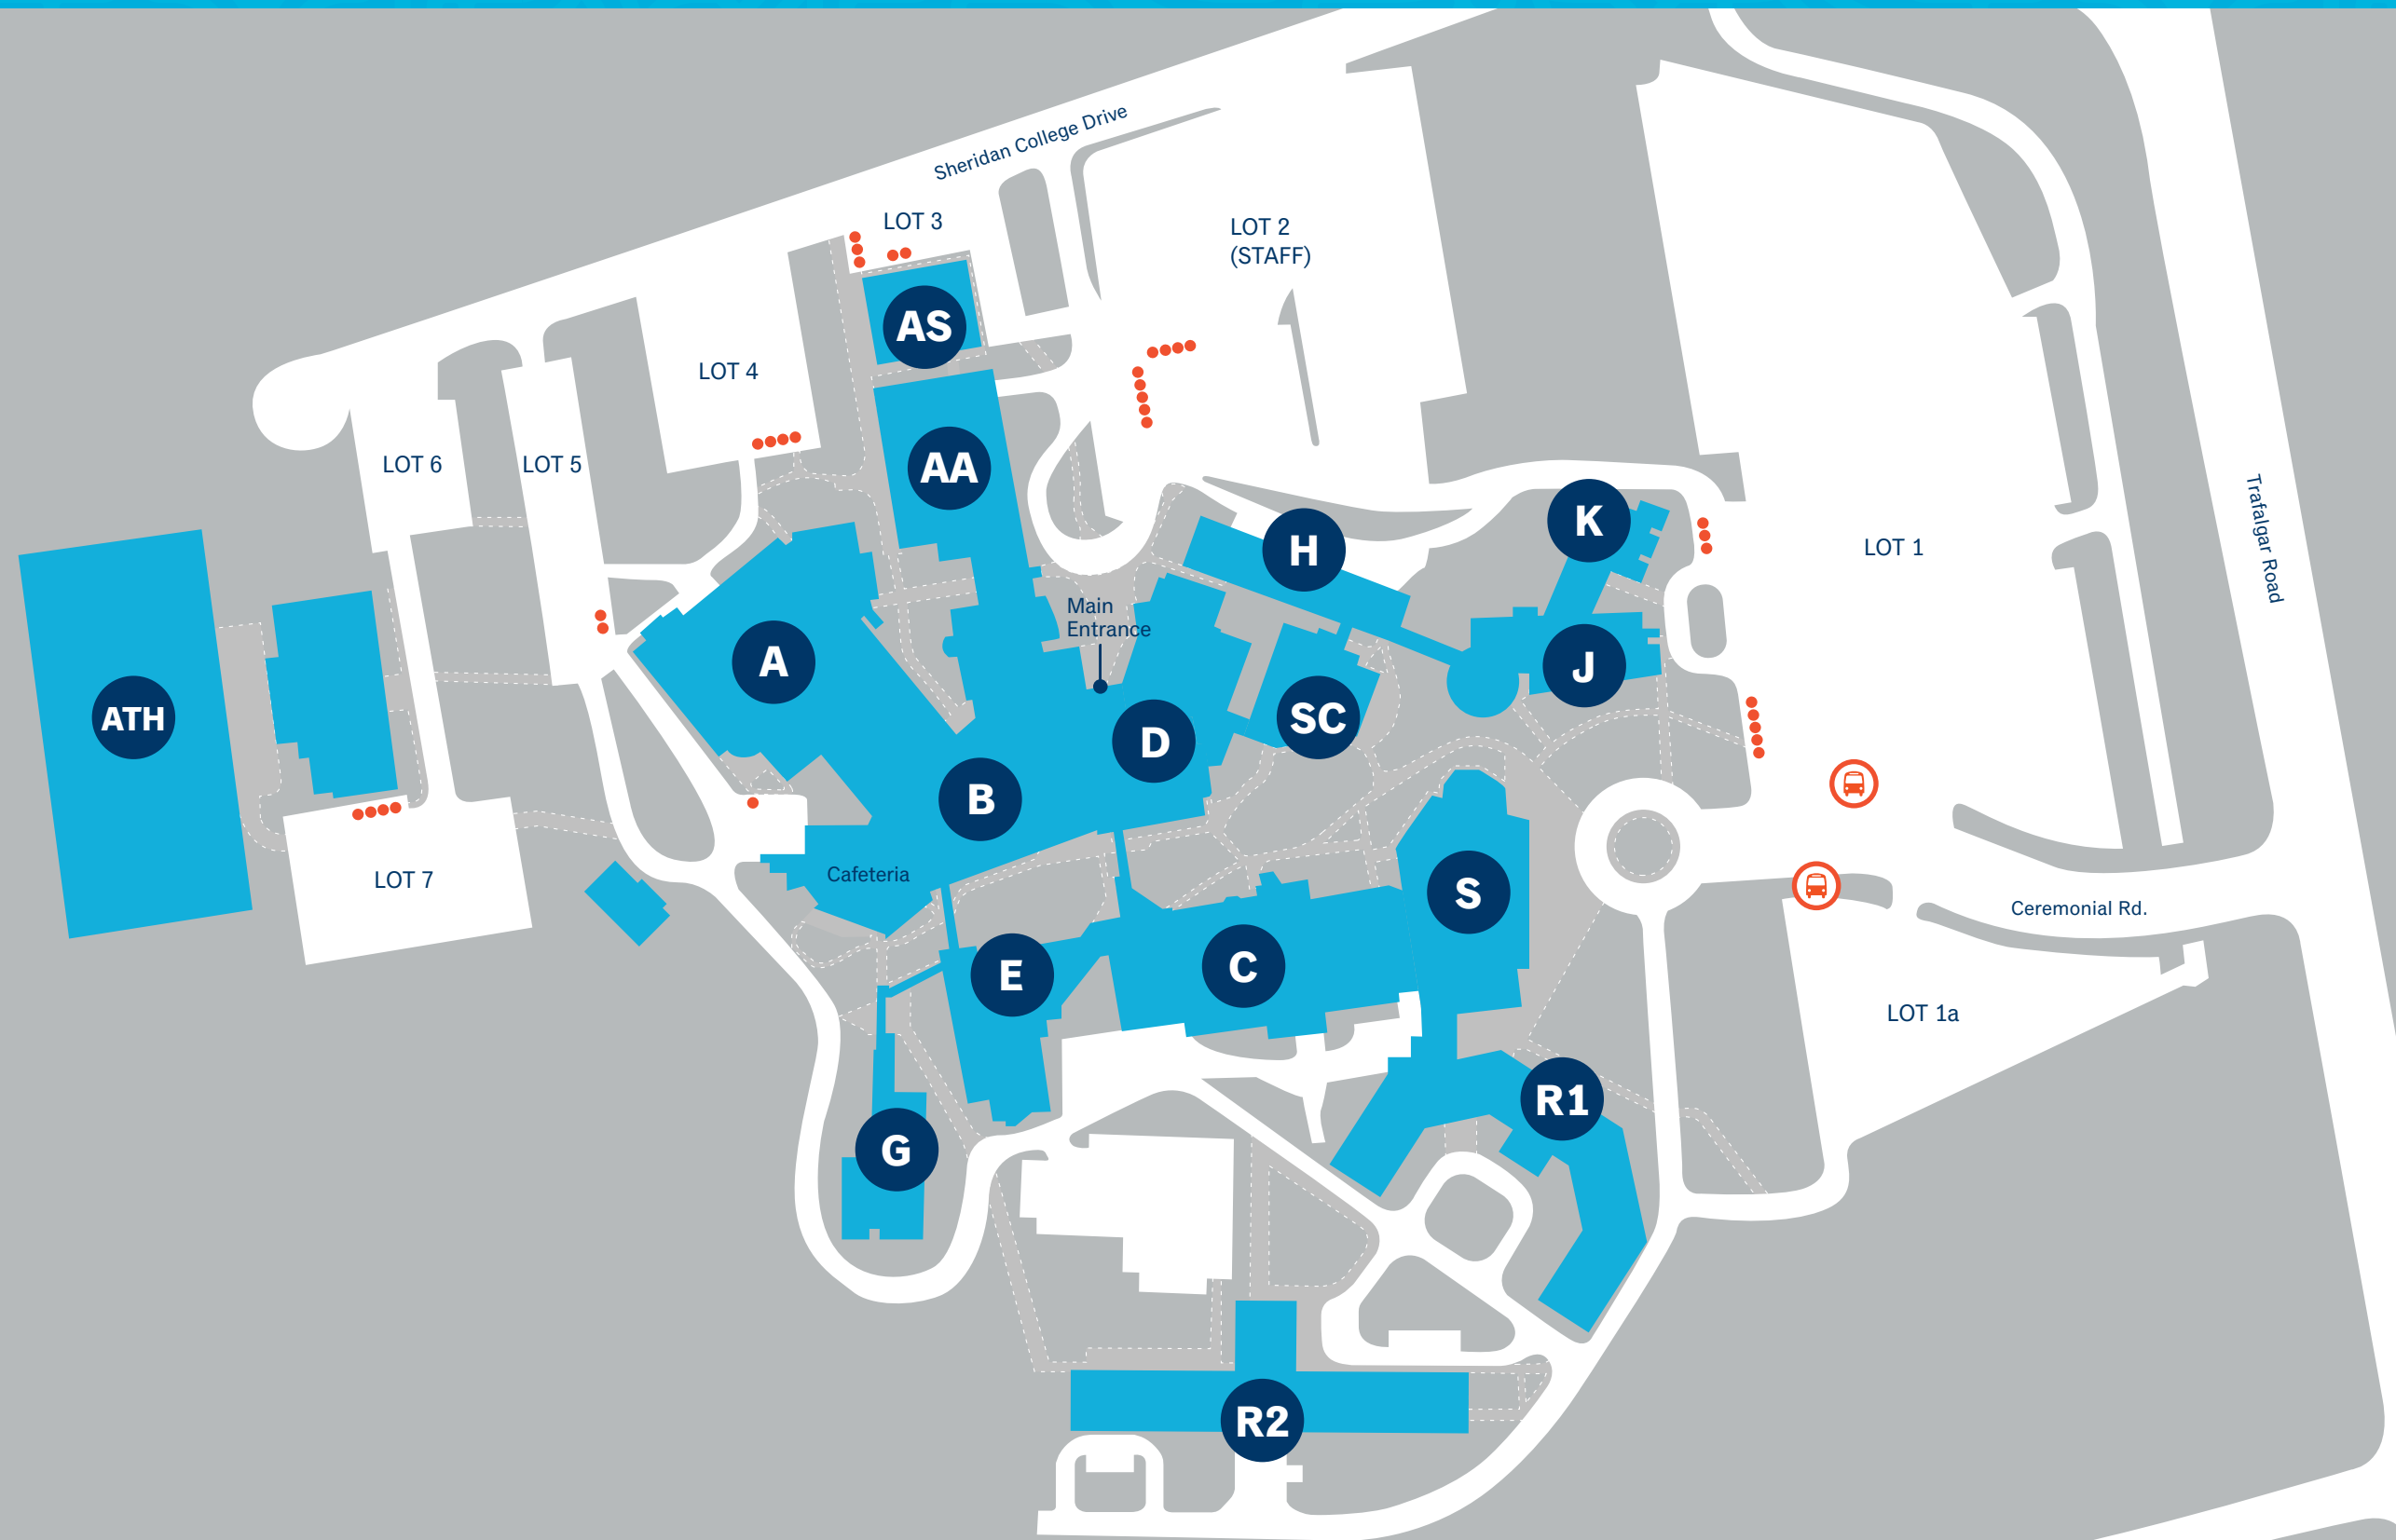

Trafalgar Campus

Building and Parking Locations

Sheridan

Accessible Parking

● Accessible parking spaces

LOT 1: 5 spaces

K-WING: 3 spaces

LOT 2: 9 spaces

LOT 3: 5 spaces

LOT 4: 4 spaces

LOT 5: 2 spaces

A-WING: 1 space

LOT 7: 4 spaces