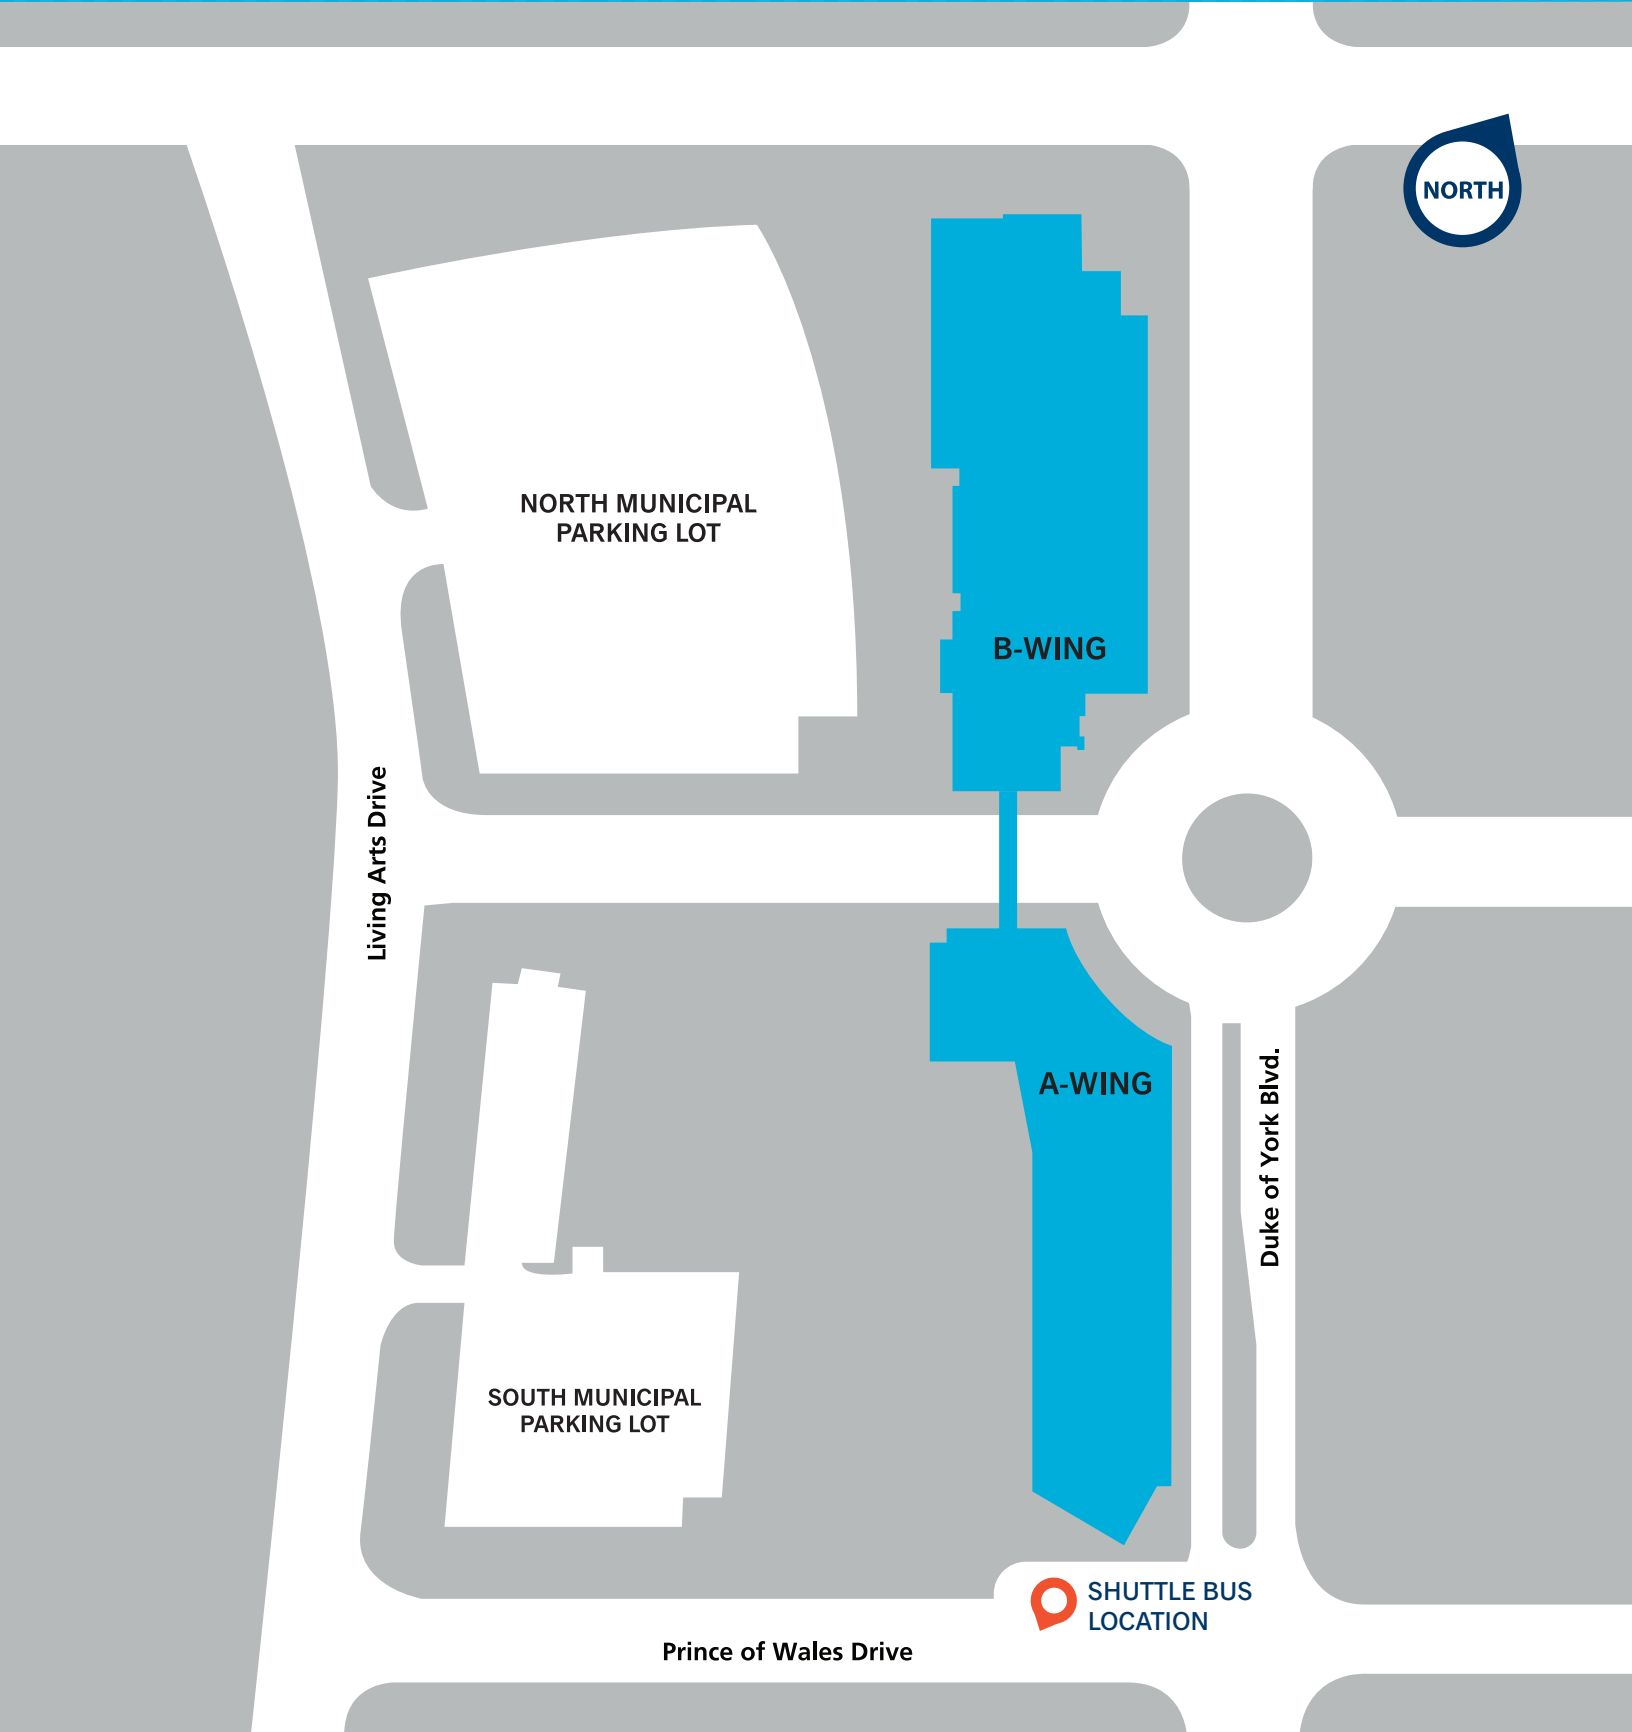

## Hazel McCallion Campus

### Building and Parking Locations

NORTH MUNICIPAL  
PARKING LOT

B-WING

Living Arts Drive

SOUTH MUNICIPAL  
PARKING LOT

A-WING

Duke of York Blvd.

 SHUTTLE BUS  
LOCATION

Prince of Wales Drive